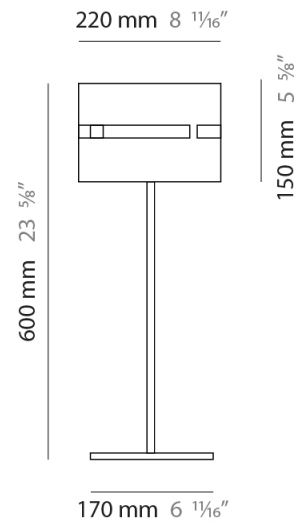

PROJECT	
TYPE	
SPECIFIER	
QUANTITY	
DATE	

LUZ OCULTA METAL PORTABLE

D54022-

base number   Finish
Options

1. To build a product code in our configurator select the specify button on the base model # product page
2. To build a manual product code on this datasheet choose from the options listed below in blue font and add the suffix to the base model #

GENERAL

Series: Luz Oculta
Subseries: Luz Oculta Metal
Partner: Fambuena
Division: Design
Installation: Portable
Product Type: Floor
Mounting Location: Floor
Light Distribution: Direct / Indirect

PHYSICAL

Shape: Cylinder
Diameter (mm): 220
Diameter (in): 8 1/16
Height (mm): 1500
Height (in): 59 1/16
Fixture Finish: [BRA](#) / [BRZ](#) / [ABR](#)
Fixture Material: Metal
Upon Request: Bolt Down

ELECTRICAL

Number of Lamps: 1
Lamp Type: LED Retrofit
Lamp Shape: B10
Bulb Included: Bulb Not Included
Max. Wattage Per Lamp (W): 4
Lamp Base: E12
Input Voltage (V): 120

LED

OPTICAL

RATINGS AND CERTIFICATIONS

Certified By: Certified for North American Standards
IP rating: IP20